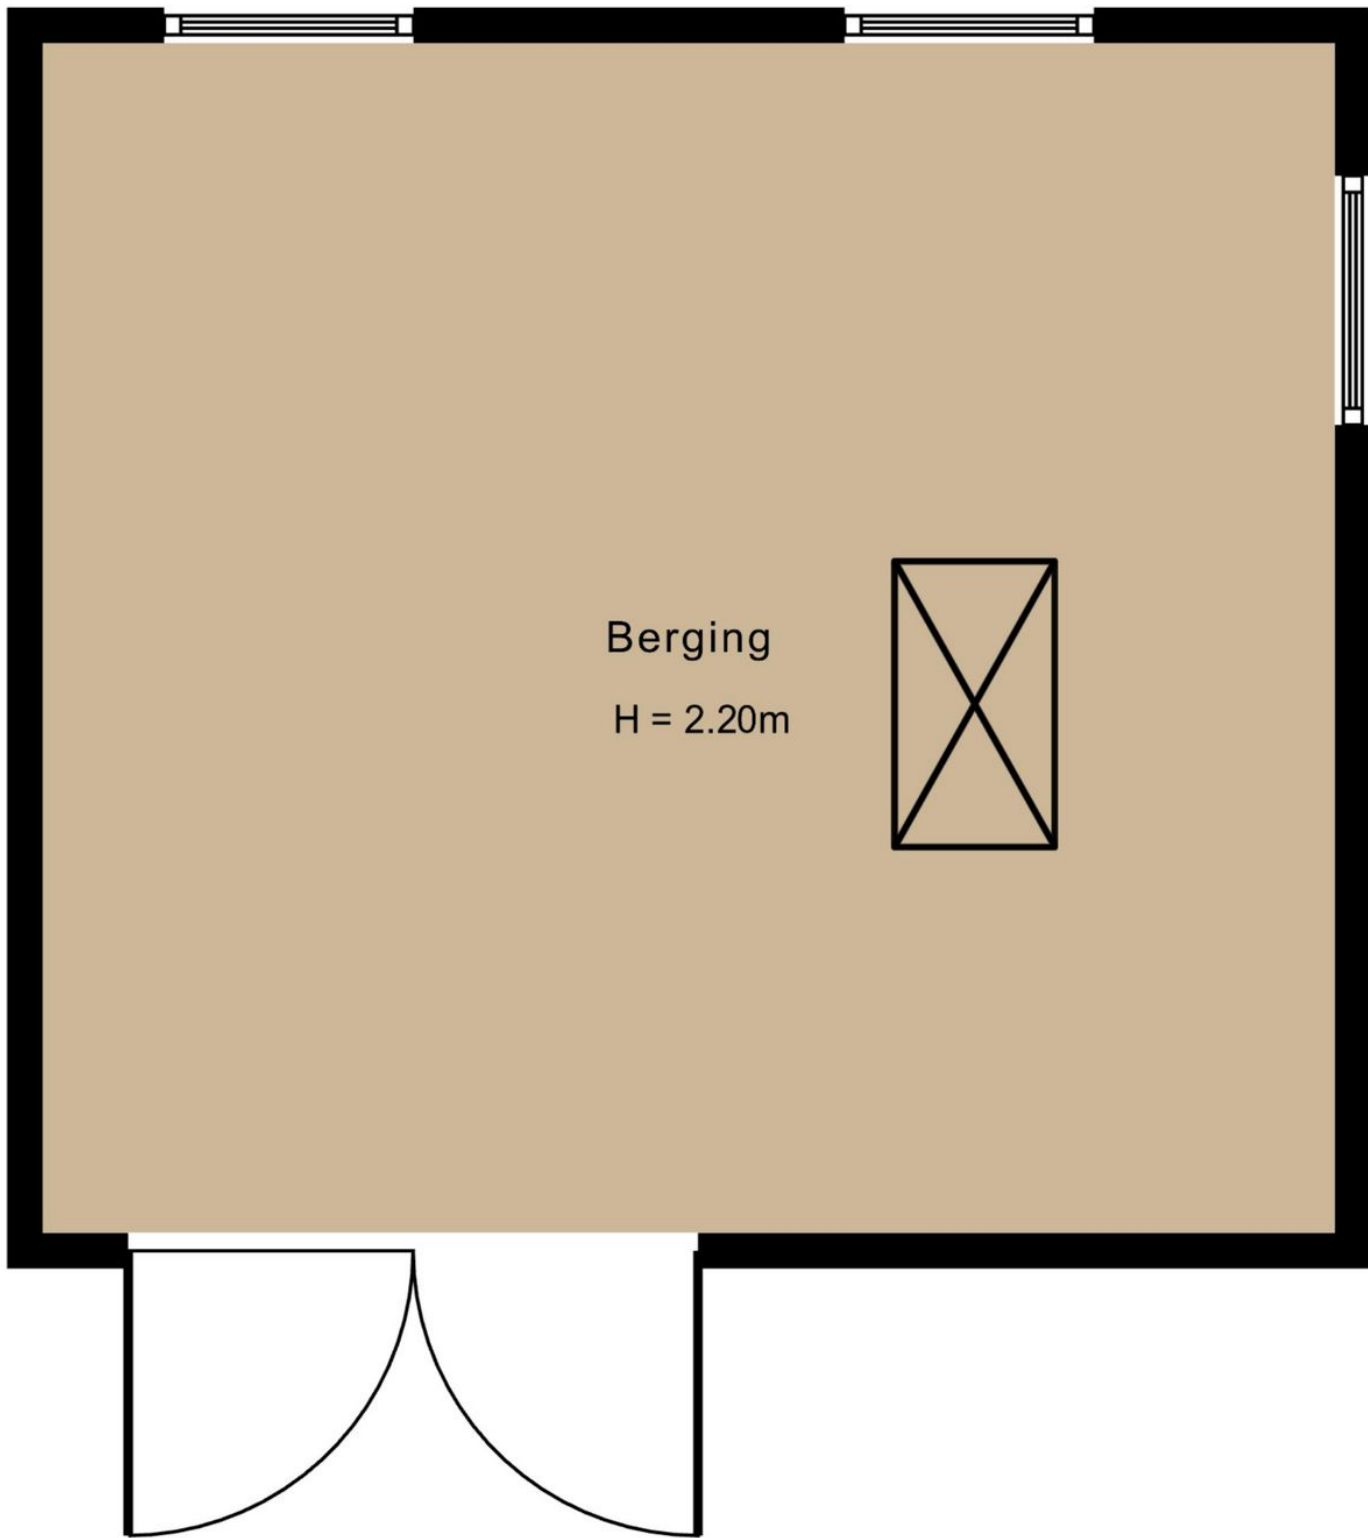

4.68 m

2.52 m

5.70 m

8.01 m

Overloop

Kast

Slaapkamer
H = 2.94m

3.56 m

Vliering
H = 3.24m

5.89 m

5.52 m

← 2.29 m →

Kelder
H = 1.55m

↑ 4.23 m ↓

5.44 m

5.01 m

Berging

H = 2.20m